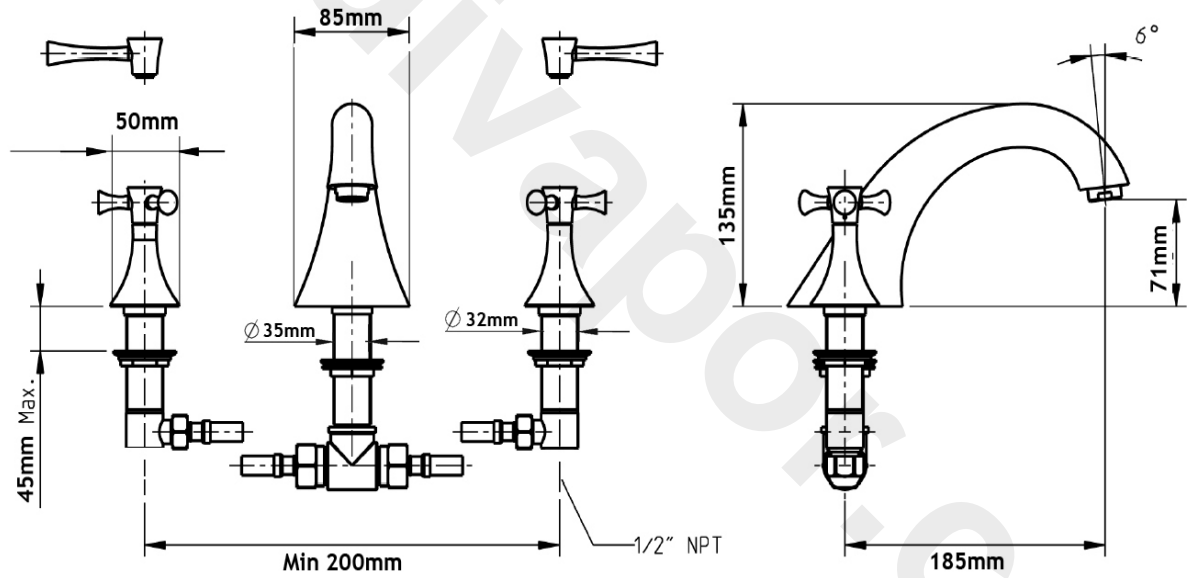

TECHNICAL DRAWING

Brookhaven 3h Bath Mixer

Code: 31405MW.L
31405MW.X

CIFIAL 

CIFIAL UK LTD
7 Faraday Court, Park Farm Ind Est
Wellingborough, Northants NN8 6XY
Tel: 01933 402008 Fax: 01933 402063
Email: sales@cifial.co.uk
Website: www.cifial.co.uk

1	Spline Extension	2
2	Spout	1
5	Lever Handle	2
6	Aerator Assembly	1
7	Spline Extension Screw	2
8	Cross Handle	2
11	Spout Set Screw	1
12	Handle Set Screw	2
14	Crown Bell	2